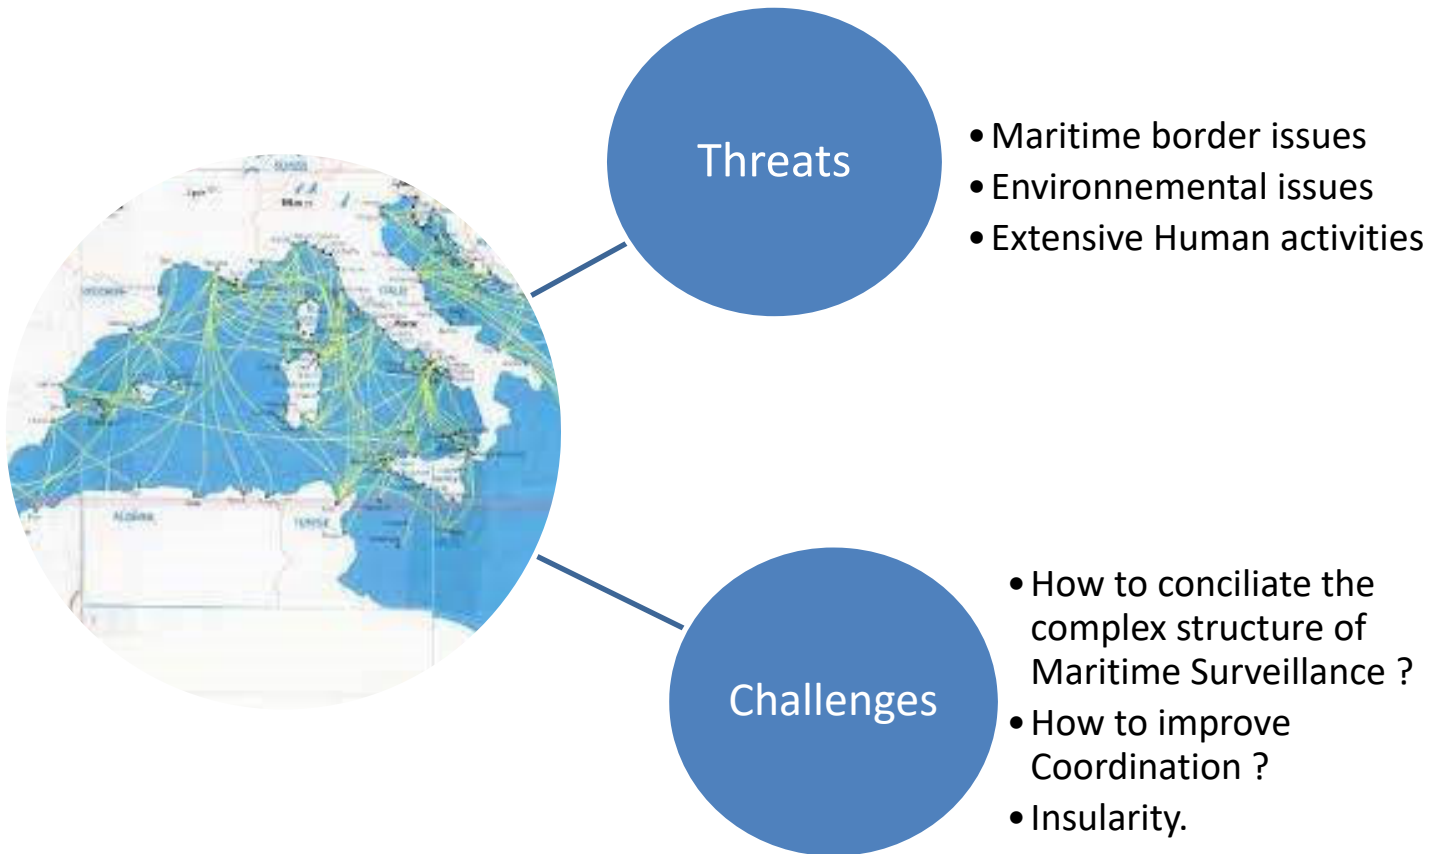

Project co-financed by the European
Regional Development Fund

How did PANORAMED contribute towards better policies in the region? Key Policy Paper On Maritime Surveillance

PANORAMED Closure Event

Alexis Blum
WP6 Leader (Maritime Surveillance)
Secrétariat Général de la Mer (SGMer)
France

INTRO

1- Context

2- Recommendations

CONCLUSION

Alexis Blum
WP6 Leader (Maritime Surveillance)
Secrétariat Général de la Mer (SGMer)
France
alexis.blum@pm.gouv.fr