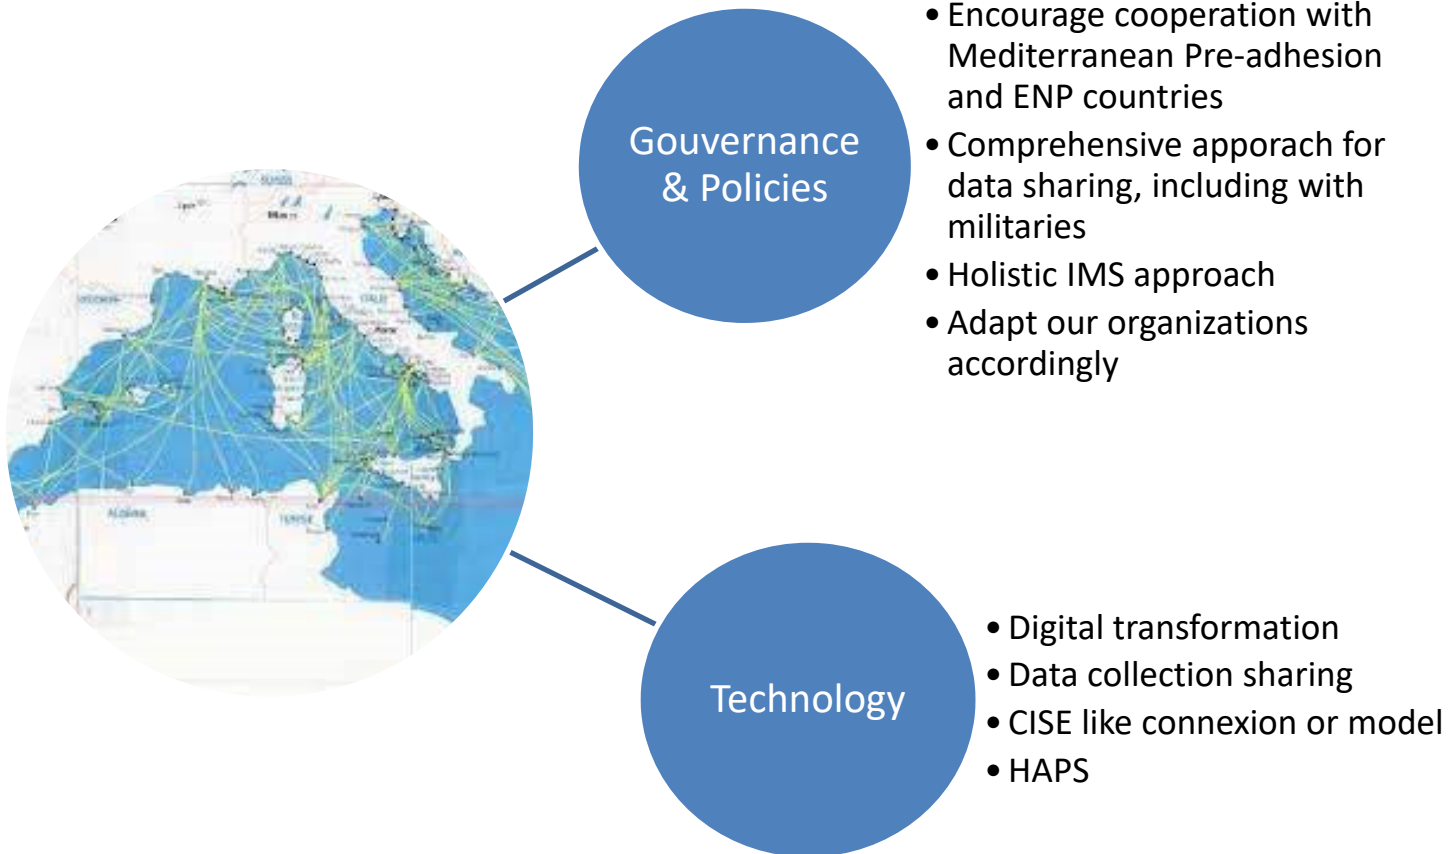

Project co-financed by the European
Regional Development Fund

How did PANORAMED contribute towards better policies in the region? Key Policy Paper On Maritime Surveillance

PANORAMED Closure Event

Alexis Blum
WP6 Leader (Maritime Surveillance)
Secrétariat Général de la Mer (SGMer)
France

INTRO

1- Context

2- Recommendations

CONCLUSION

Alexis Blum
WP6 Leader (Maritime Surveillance)
Secrétariat Général de la Mer (SGMer)
France
alexis.blum@pm.gouv.fr