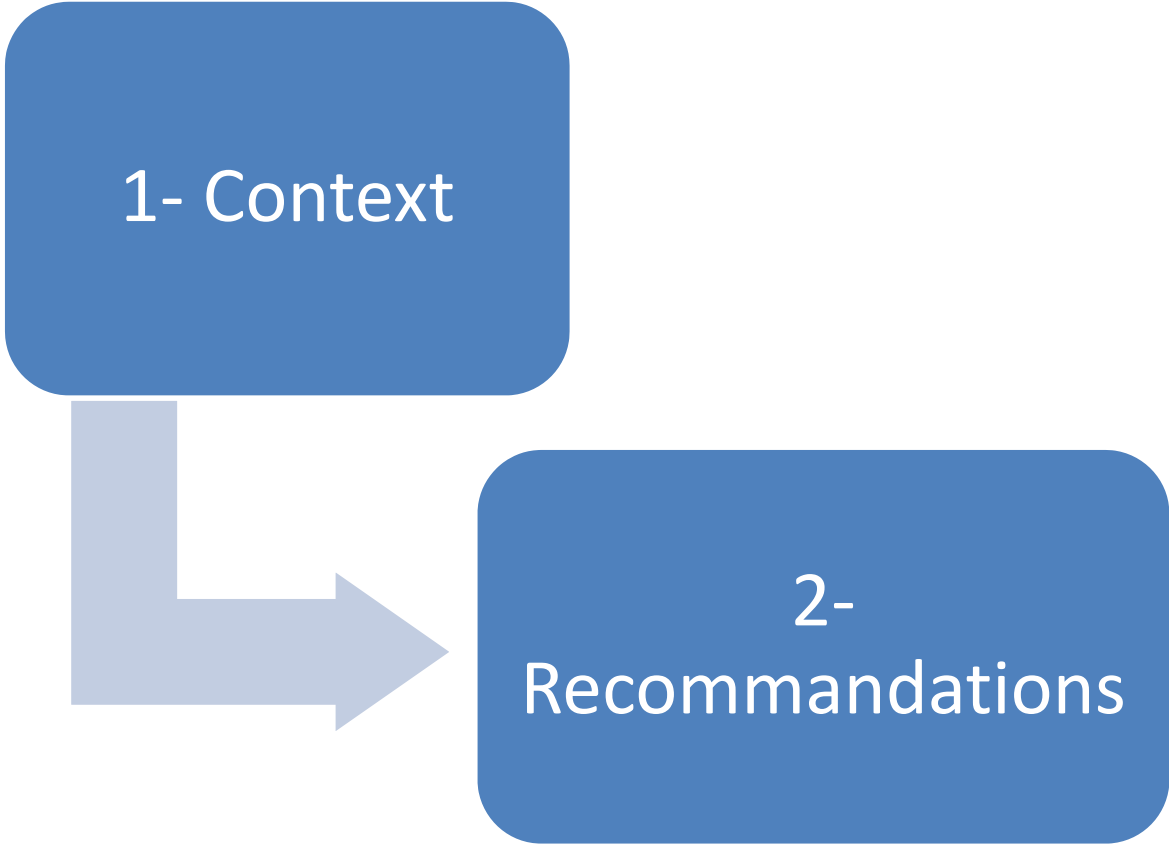

Project co-financed by the European
Regional Development Fund

How did PANORAMED contribute towards better policies in the region? Key Policy Paper On Maritime Surveillance

PANORAMED Closure Event

Alexis Blum
WP6 Leader (Maritime Surveillance)
Secrétariat Général de la Mer (SGMer)
France

INTRO

1- Context

2- Recommendations

CONCLUSION

Alexis Blum
WP6 Leader (Maritime Surveillance)
Secrétariat Général de la Mer (SGMer)
France
alexis.blum@pm.gouv.fr